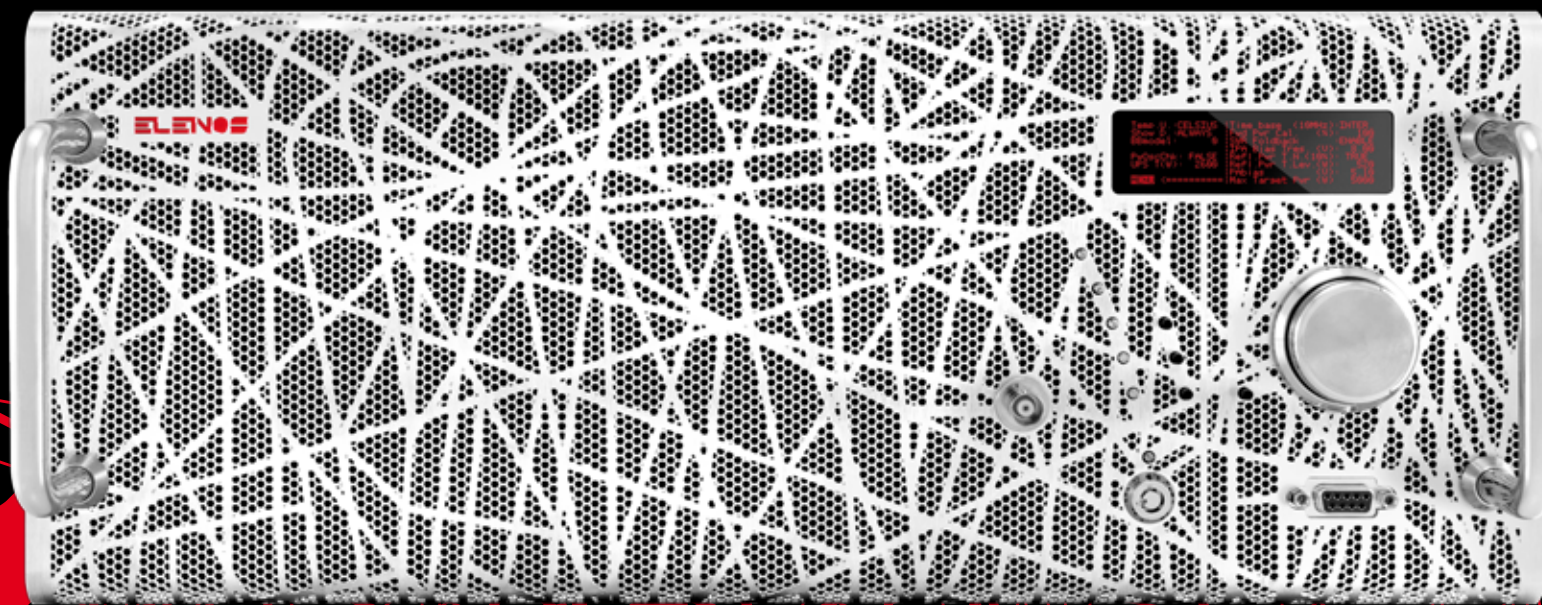

ELENOS®

World Broadcast Experience

22hbg.com

follow us on [f](#) [t](#) [in](#) [G+](#) [v](#) [e](#)lenos.com